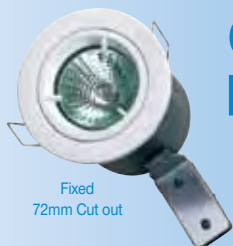

by **Schneider Electric**

Fixed  
72mm Cut out

Tilt  
83mm  
Cut out

Shower IP65  
74mm  
Cut out

Low Energy  
72mm  
Cut out

Low Energy  
72mm  
Cut out