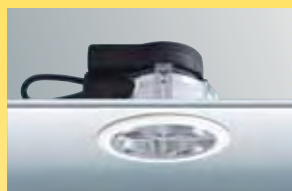

ACCESSORIES

Cross Blade Louvre

Category 2 Cross Blade Louvre

	Each
AGPL1/C2 For 18w & 26w	£10.15
AGPL2/C2 For 32w & 42w	£13.30