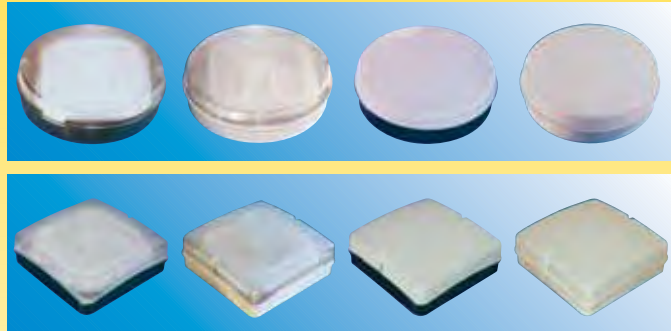

The Contractor Range of Light Fittings from Fern-Howard

- Vandal resistant
- Complete with 28w 2D lamp
- Black or white base
- 3 hour maintained emergency version (EM)
- Clear prismatic or opal polycarbonate diffuser
- Hinged gear tray for ease of installation
- Rear Besa cable entry
- IP65

Trojan Round		Each	Trojan Square		Each
FHE94728-B-CL	2D 28w Black/Clear	£27.50	FHE54728-B-CL	2D 28w Black/Clear	£27.50
FHE94728-W-CL	2D 28w White/Clear	£27.50	FHE54728-W-CL	2D 28w White/Clear	£27.50
FHE94728-B-OP	2D 28w Black/Opal	£28.75	FHE54728-B-OP	2D 28w Black/Opal	£28.75
FHE94728-W-OP	2D 28w White/Opal	£28.75	FHE54728-W-OP	2D 28w White/Opal	£28.75
FHE94728-W-CLEM	2D 28w White/Clear EM	£112.00	FHE54728-B-CLEM	2D 28w Black/Clear EM	£112.00
FHE94728-W-OP-EM	2D 28w White/Opal EM	£115.80	FHE54728-W-OP-EM	2D 28w White/Opal EM	£115.80